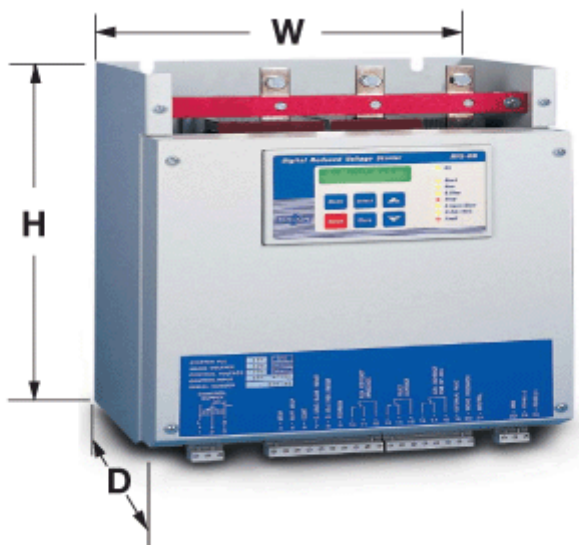

Data Sheet

Article number: 761540390

Description: Softstarter RVS-DN 390
200kW 390A 3x400V IP00 Digital

Measures

D	= 290.0
Description	= Size C
H	= 500.0
W	= 590.0
Weight	= 44.80